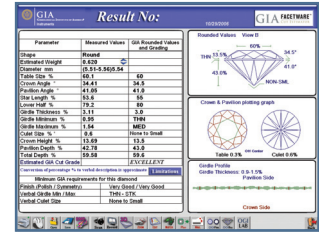

THE LEADING PLUG N' PLAY POLISH SYSTEMS

MEGAScope® OGI Proportion Analyzer

- Portable
- Desktop

GIA | FACETSCAN™ GIA Portable Proportion Analyzer

FIRETRACE® Ray Tracing Analyzer

OGICad™ 3D Cad for Customized Jewelry

DIAMSCOPE® Advanced computerized gauge

GEMSCRIBE Powerful Girdle Laser Inscription

GIRDLEVIEWER Compact Microscope for Laser Inscription Viewing