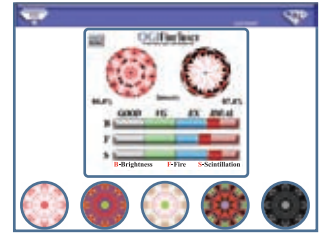

THE LEADING PLUG N' PLAY GRADING SYSTEMS

MEGAScope®
OGI Proportion Analyzer
• Portable
• Desktop

GIA | FACETSCAN™
GIA Portable Proportion Analyzer

FIRETRACE®
Ray Tracing Analyzer

OGICad™
3D Cad
for customized jewelry

DIAMSCOPE®
Advanced computerized gauge

OGIWRITER®
The first Automatic Laser inscription in the world

GIRDLE VIEWER
Compact microscope for
Laser inscription viewing