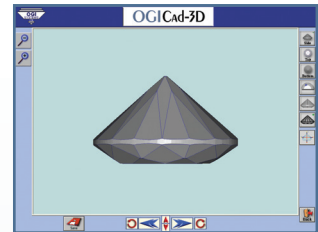

THE LEADING PLUG N' PLAY POLISH SYSTEMS

MEGAScope® OGI Proportion Analyzer

- Portable
- Desktop

GIA | FACETSCAN™ GIA Portable Proportion Analyzer

FIRETRACE® Ray Tracing Analyzer

OGICad™ 3D Cad for Customized Jewelry

DIAMSCOPE® Advanced computerized gauge

GEMSCRIBE Powerful Girdle Laser Inscription

GIRDLEVIEWER Compact Microscope for Laser Inscription Viewing