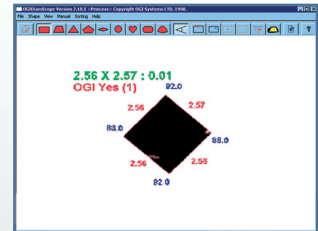

THE LEADING PLUG N' PLAY POLISH SYSTEMS

MEGAScope® OGI Proportion Analyzer

- Portable
- Desktop

GIA | FACETSCAN™ GIA Portable Proportion Analyzer

FIRETRACE® Ray Tracing Analyzer

OGICad™ 3D Cad for Customized Jewelry

DIAMSCOPE® Advanced computerized gauge

GEMSCRIBE Powerful Girdle Laser Inscription

GIRDLEVIEWER Compact Microscope for Laser Inscription Viewing