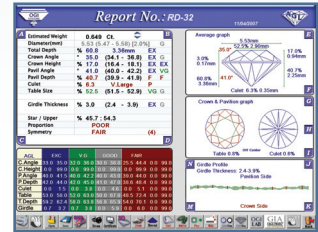

THE LEADING PLUG N' PLAY POLISH SYSTEMS

MEGAScope® OGI Proportion Analyzer

- Portable
- Desktop

GIA | FACETSCAN™ GIA Portable Proportion Analyzer

FIRETRACE® Ray Tracing Analyzer

OGICad™ 3D Cad for Customized Jewelry

DIAMSCOPE® Advanced computerized gauge

GEMSCRIBE Powerful Girdle Laser Inscription

GIRDLEVIEWER Compact Microscope for Laser Inscription Viewing