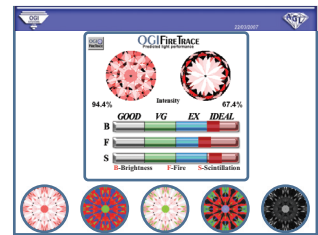

THE LEADING PLUG N' PLAY POLISH SYSTEMS

MEGAScope® OGI Proportion Analyzer

- Portable
- Desktop

GIA | FACETSCAN™ GIA Portable Proportion Analyzer

FIRETRACE® Ray Tracing Analyzer

OGICad™ 3D Cad for Customized Jewelry

DIAMSCOPE® Advanced computerized gauge

GEMSCRIBE Powerful Girdle Laser Inscription

GIRDLEVIEWER Compact Microscope for Laser Inscription Viewing