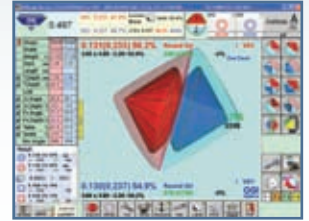

THE LEADING ROUGH SYSTEMS

OGITENDER®
 Portable Rough Analyzer
 Up to 100 carats

OGIRough®
 Rough Analyzer
 Up to 1000 carats

OGISCANNER™
 Rough Laser mapping

OGIMARKER®
 Rough Automatic
 Laser marking

CoMARKER-P™
 Automatic USB
 Laser Marking System