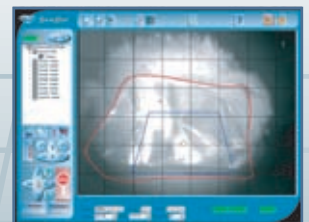

SAWCUT™
Green Laser Sawing