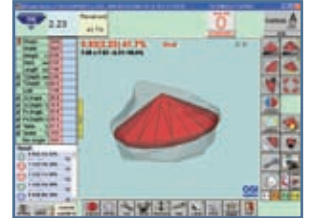

THE LEADING ROUGH SYSTEMS

OGITENDER®
 Portable Rough Analyzer
 Up to 100 carats

OGIRough®
 Rough Analyzer
 Up to 1000 carats

OGISCANNER™
 Rough Laser mapping

OGIMARKER®
 Rough Automatic
 Laser marking

CoMARKER-P™
 Automatic USB
 Laser Marking System