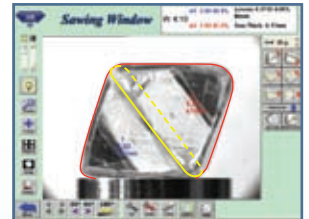

THE LEADING ROUGH SYSTEMS

OGITENDER®
 Portable Rough Analyzer
 Up to 100 carats

OGIRough®
 Rough Analyzer
 Up to 1000 carats

OGISCANNER™
 Rough Laser mapping

OGIMARKER®
 Rough Automatic
 Laser marking

CoMARKER-P™
 Automatic USB
 Laser Marking System